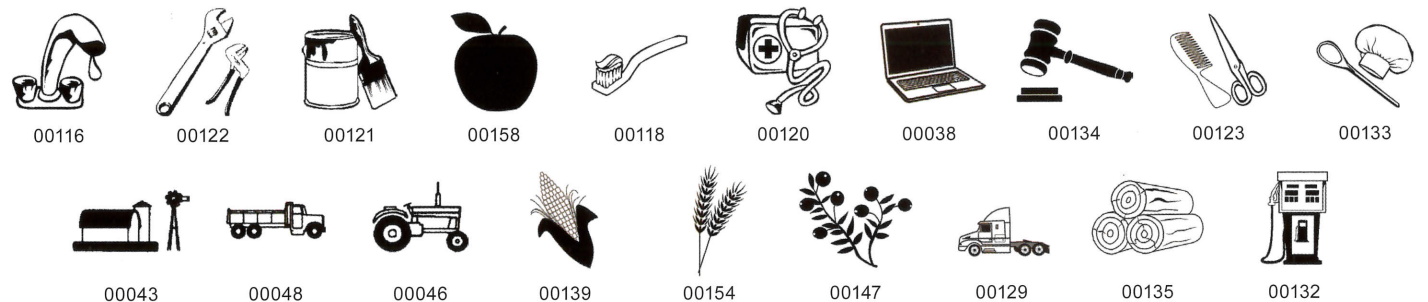

MISCELLANEOUS