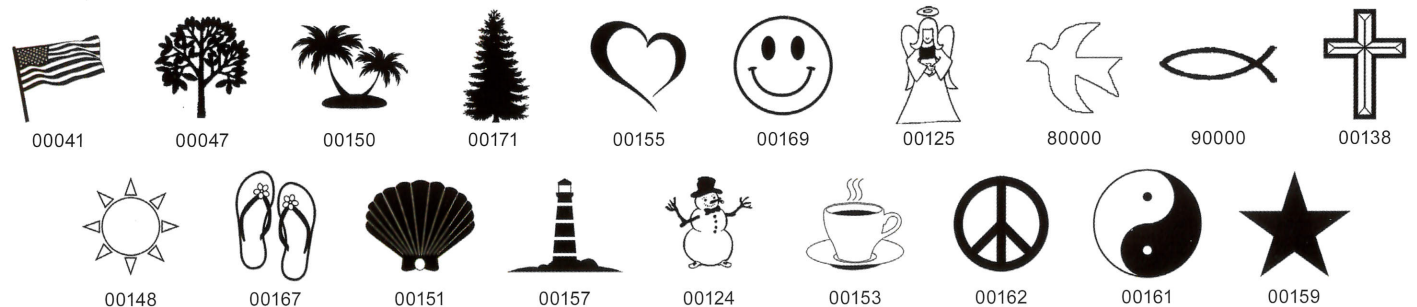

Shown in actual size, all standard accents and monograms are available at no charge on all check designs.
 Accents and monograms are only printed in the upper left corner of the check.

ANIMALS / PETS / WILDLIFE

SPORTS

HOBBIES

BUSINESS / OCCUPATIONS

MISCELLANEOUS

MONOGRAMS

The entire alphabet is available as a monogram. Samples of 'A' and 'Z' in the available fonts are shown below.

Style 1

Style 2

Style 3

ROTATING SHADOW PRINTS

Shadow prints are not available on the Eagle, Monarch, Country, or Antlers checks.

SAMPLE WILDLIFE
SHOWING ROTATING DESIGNS
TEST CHECK - VOID

1501
00-0000/000

Pay to the _____
Order of _____