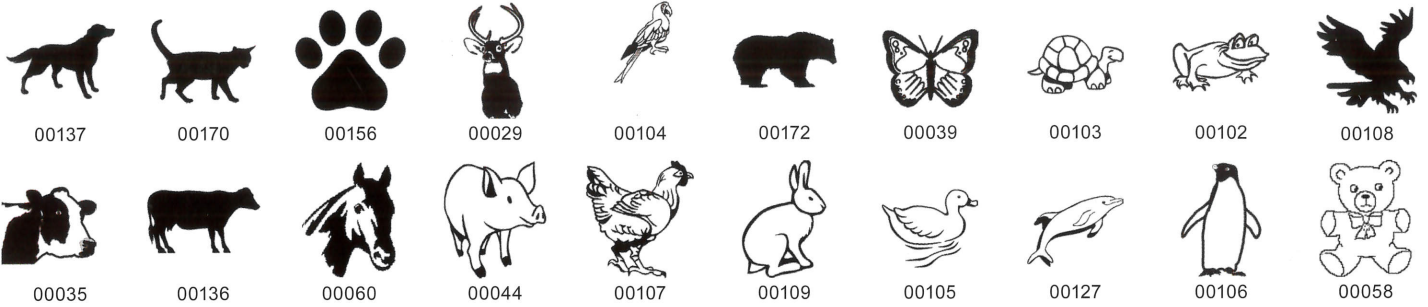

MONARCH

BLUE MARBLE

COUNTRY

GREEN MARBLE

ANTLERS

YELLOW SAFETY

VIOLET MARBLE

ACCENTS / MONOGRAMS

Shown in actual size, all standard accents and monograms are available at no charge on all check designs.
 Accents and monograms are only printed in the upper left corner of the check.

ANIMALS / PETS / WILDLIFE